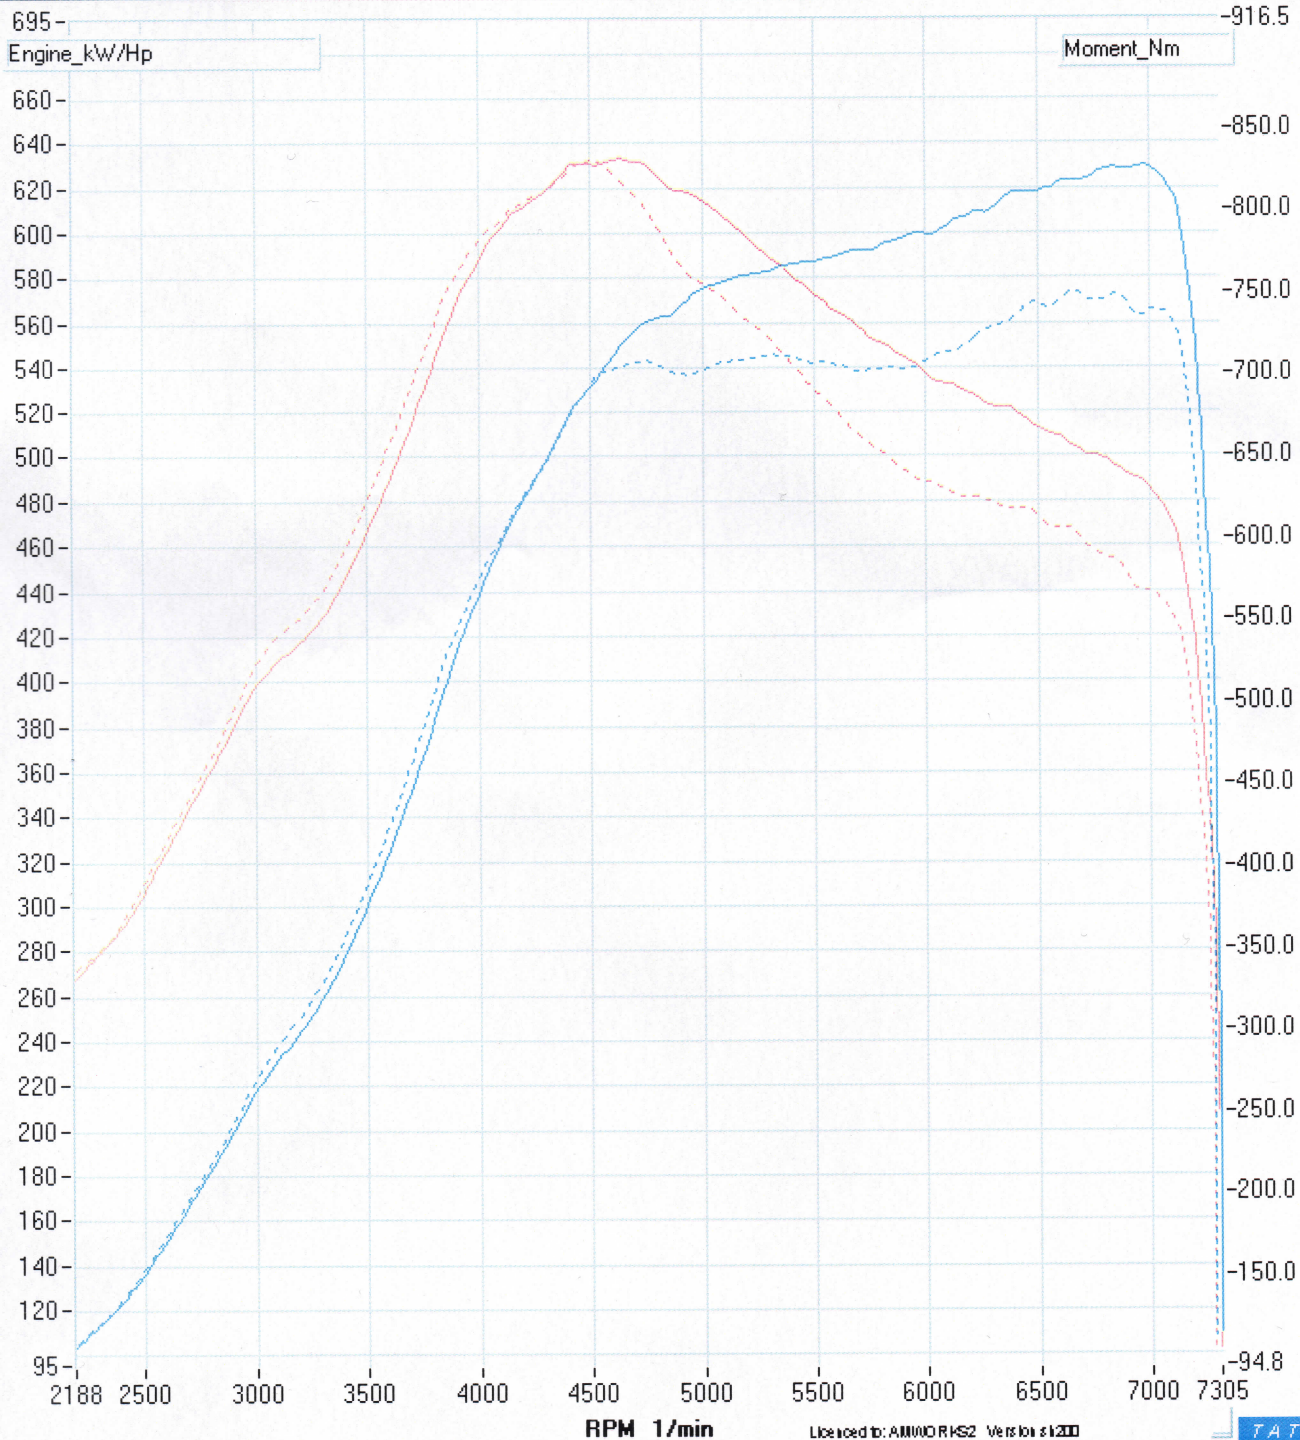

**AMW Dyno Service**  
**Vihtolantie 37**  
**53650 Lappeenranta**

www.amwdynoservice.com p.0500759612

FILE: E:\TAT\_W98\vaulei02.r01 DATE: 30/10/2015 TIME: 11:20:39

4v Audi V6 re85  
629.8 PS (463.1 kW) / 6975 1/min (207 km/h) 833.2 Nm / 4634 1/min

FILE: E:\TAT\_W98\vaulei01.r01 DATE: 30/10/2015 TIME: 10:50:26

4v Audi V6 re85  
574.4 PS (422.3 kW) / 6652 1/min (197 km/h) 832.0 Nm / 4508 1/min

Licensed to: AMWDRK52 Version 12.00

TAT