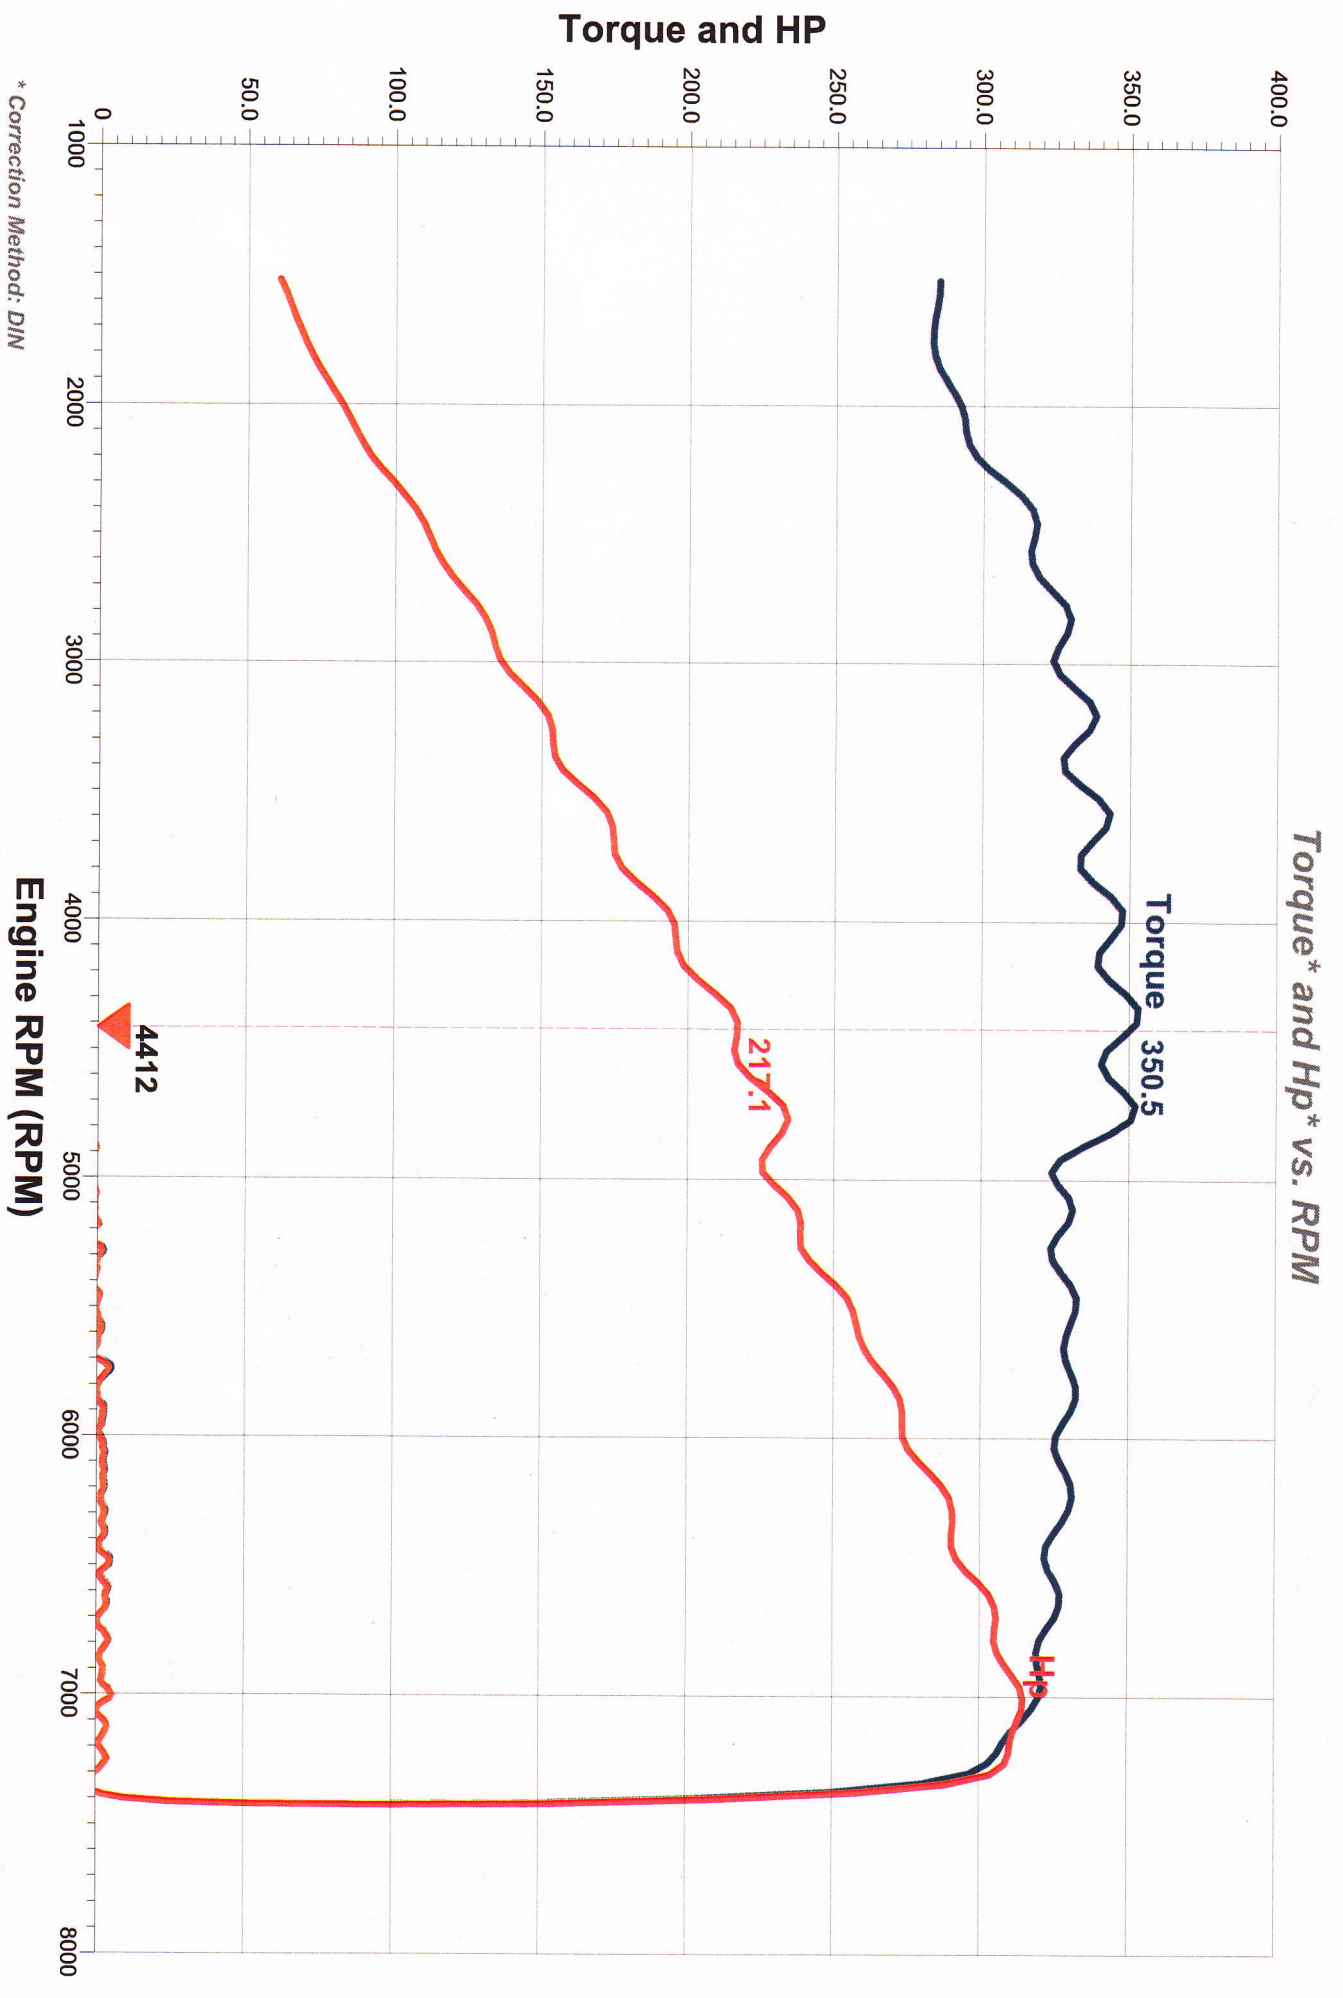

DYNomite test "Dyno run on 2014-08-23 @ 11-51-28" by Softatech

Peak Power: 314.8 Hp @ 7004 RPM