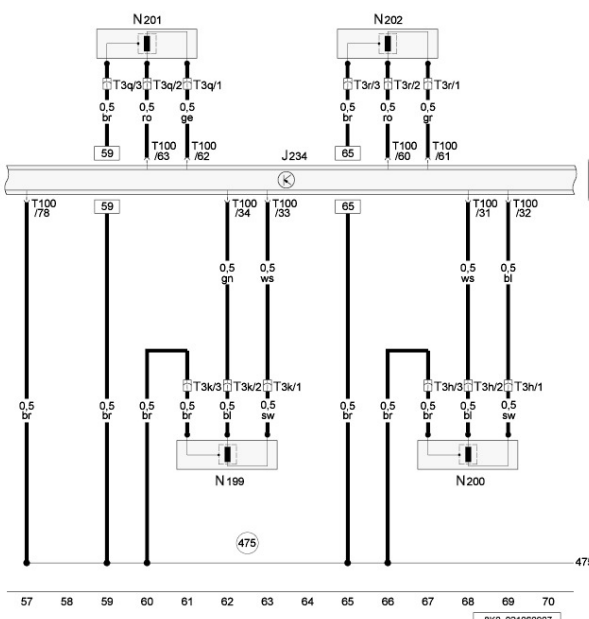

- Side airbag**
- J234 - Airbag control unit
 - N199 - Side airbag igniter on driver side
 - N200 - Side airbag igniter on front passenger side
 - N201 - Rear side airbag igniter on driver side
 - N202 - Rear side airbag igniter on front passenger side
 - T3h - 3-pin connector, yellow, coupling station seat wiring, front passenger seat
 - T3k - 3-pin connector, yellow, coupling station seat wiring, driver seat
 - T3q - 3-pin connector, yellow, under driver side rear seat
 - T3r - 3-pin connector, yellow, under front passenger side rear seat
 - T100 - 100-pin connector, yellow
 - 475 - Earth connection (airbag) in main wiring harness

- ws = white
- sw = black
- ro = red
- br = brown
- gn = green
- bl = blue
- gr = grey
- ll = purple
- ge = yellow
- or = orange
- rs = pink