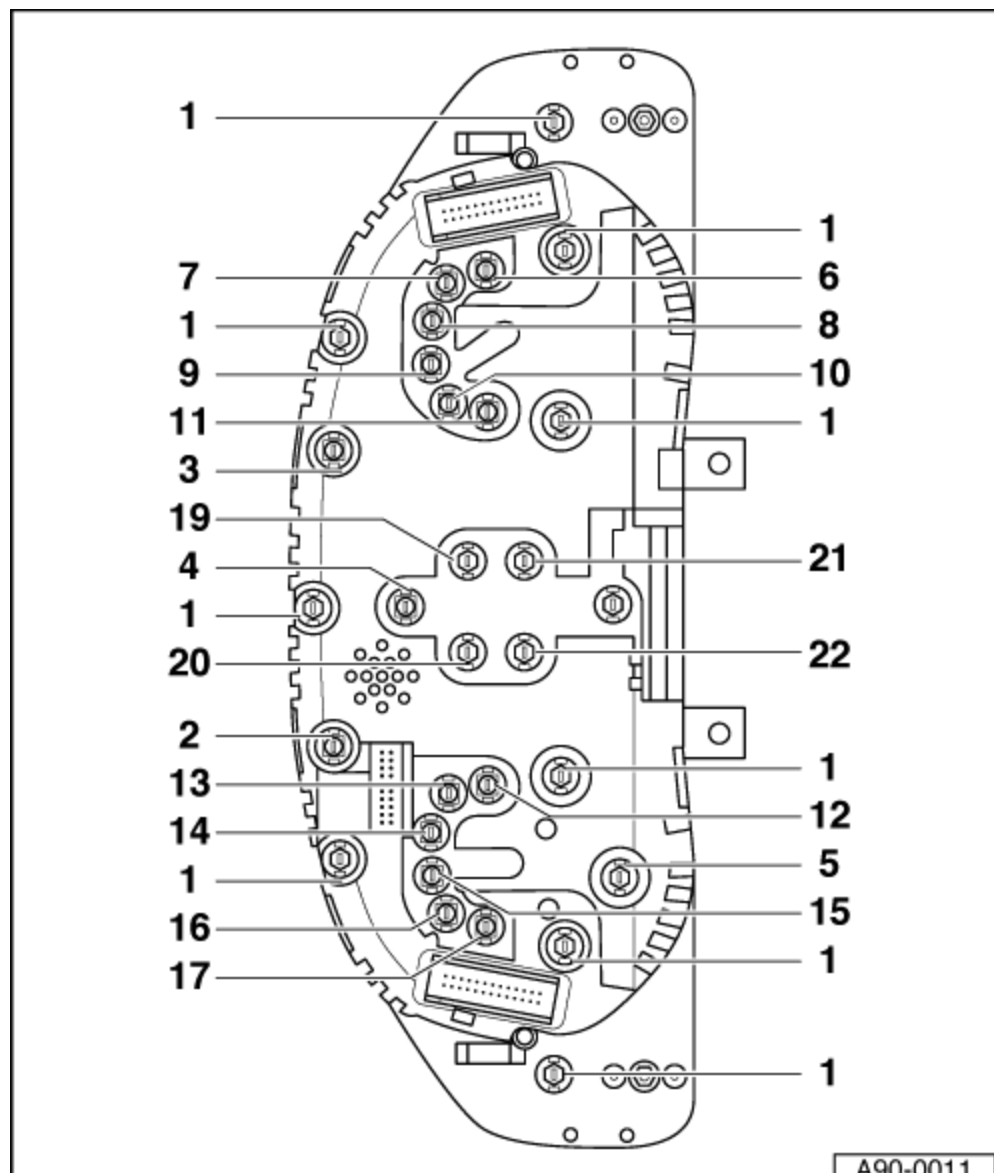

Bulb layout on instrument cluster - vehicles up to model year 1997

Lowline instrument cluster with mini-check system

1 - Bulbs for instrument cluster

VDO version with additional instruments

- 9x
- 12 V, 1.1 W

VDO version without additional instruments

- 7x
- 12 V, 1.1 W

Nippon Seiki version

- 6x
- 12 V, 1.1 W

Note

Make sure to fit replacement bulbs with red caps when fitting bulbs for Nippon Seiki instrument cluster.

2 - Right turn signal warning lamp -K94-

- 12 V, 1.2 W

3 - Left turn signal warning lamp -K65-

- 12 V, 1.2 W

4 - Main beam warning lamp -K1-

- 12 V, 1.2 W

5 - Bulb for distance recorder display

- 12 V, 1.1 W

6 - Warning lamp for malfunction in engine electronics

- 12 V, 1.2 W

7 - Trailer operation warning lamp -K18-

- 12 V, 1.2 W