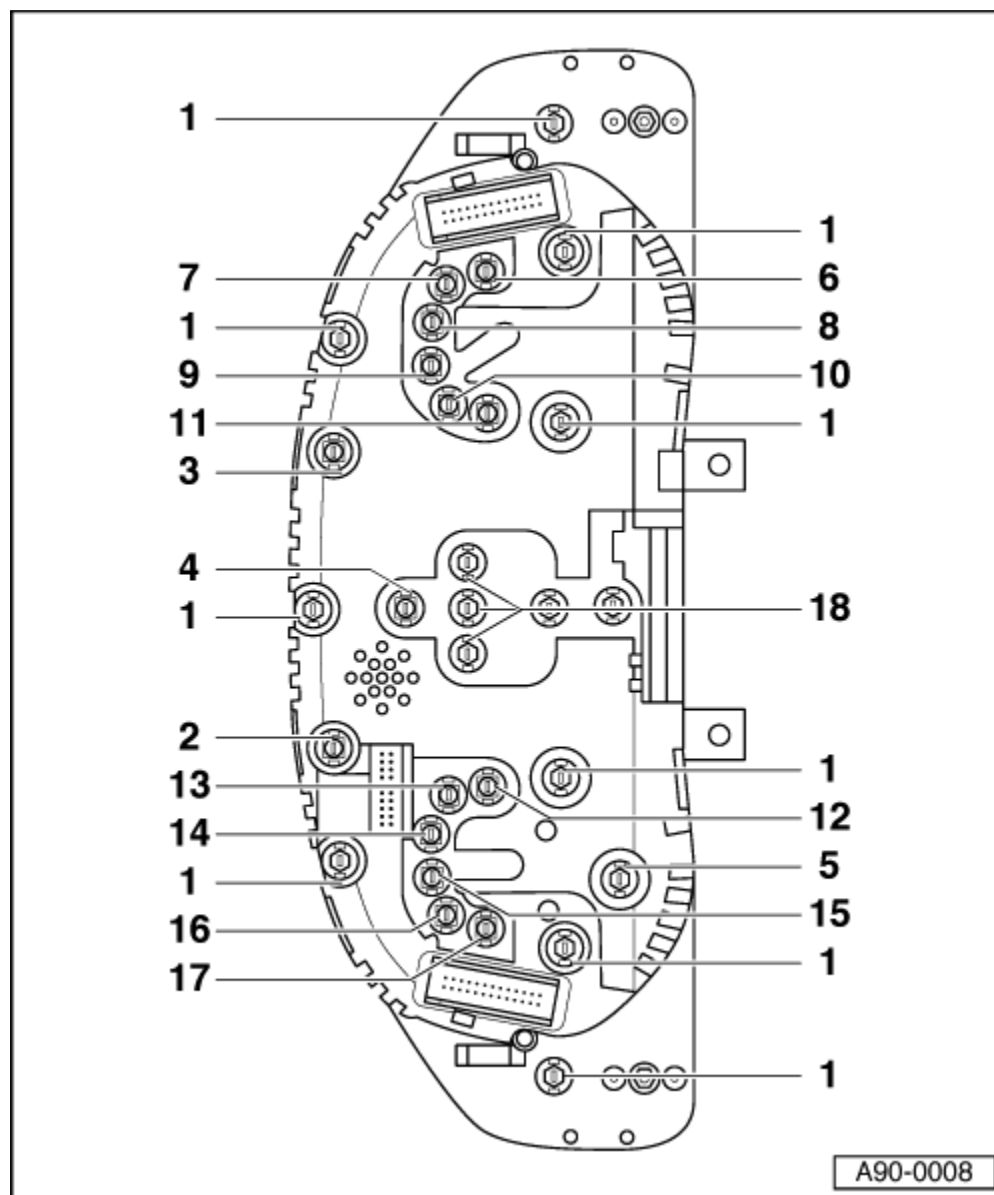

Highline instrument cluster with on-board computer

1 - Bulbs for instrument cluster

- 9x
- 12 V, 1.1 W

2 - Right turn signal warning lamp -K94-

- 12 V, 1.2 W

3 - Left turn signal warning lamp -K65-

- 12 V, 1.2 W

4 - Main beam warning lamp -K1-

- 12 V, 1.2 W

5 - Bulb for distance recorder display

- 12 V, 1.1 W

6 - Warning lamp for malfunction in engine electronics

- 12 V, 1.2 W

7 - Trailer operation warning lamp -K18-

- 12 V, 1.2 W

8 - Traction control system warning lamp -K86- (ASR/TCS)

- 12 V, 1.2 W

9 - Parking light warning lamp

- 12 V, 1.2 W

10 - Glow period warning lamp -K29-

- 12 V, 1.2 W

11 - Immobilizer warning lamp -K117-

- 12 V, 1.2 W

12 - CAT warning lamp

- 12 V, 1.2 W