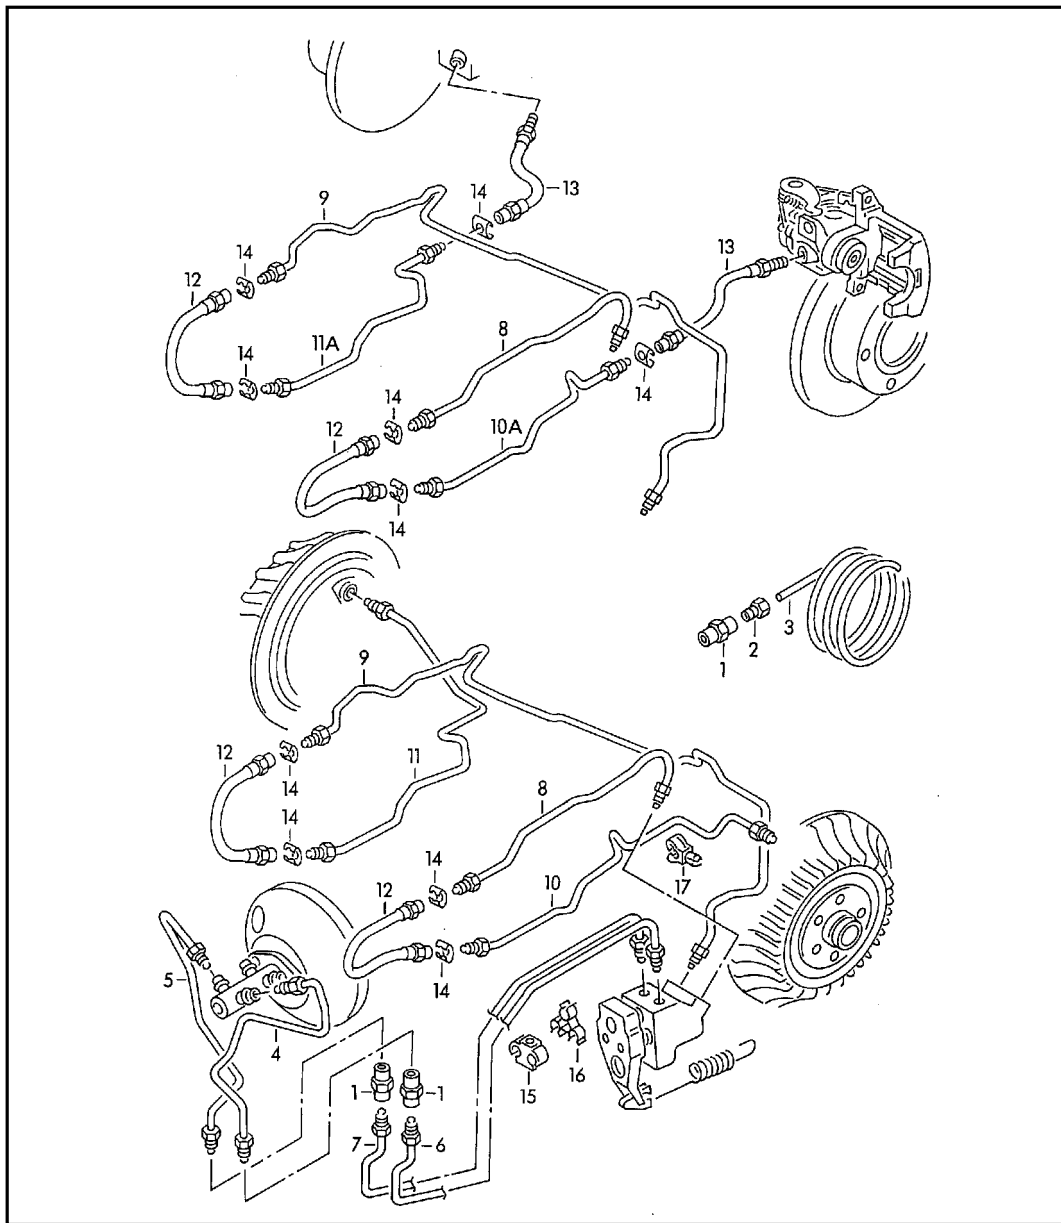

Model	Year	MG	SG	Illustration	Restrictions	UPD	17:59	16.03.2009		ETKA
A100	1991	6	11	611-30	4A-M-000 001 >>	742				

Pos	Part Number	Description	Remark	Qty	Model
		brake line brake hose	rear		
1	411 611 789	connecting piece	M10X1	X	
2	1J0 611 731	pipe union nut	M10X1/5,3 SW11	X	
3	b 111 611 998	brake line in rolls of 5m 'order unit 5'	4,75X0,7	*	
4		shorten to:	910MM	1	lhd
(4)		shorten to:	1450MM	1	rhd
5		shorten to:	990MM	1	lhd
(5)		shorten to:	1650MM	1	rhd
6		shorten to:	2420MM	1	lhd
7		shorten to:	2445MM	1	lhd
8		shorten to:	420MM	1	
9		shorten to:	2355MM	1	
10		shorten to:	850MM	1	
10A		shorten to:	560MM	1	
		for models with disc brakes			
11		shorten to:	850MM	1	
11A		shorten to:	565MM	1	
		for models with disc brakes			
12	b 433 611 775 A	brake hose	M10X1X180	2	
13	b 8D0 611 775 D	brake hose for models with disc brakes	M10X1X215	2	
14	4D0 611 715 B	retaining spring		X	
15	811 611 797	holder		X	
(15)	321 611 853	holder		X	