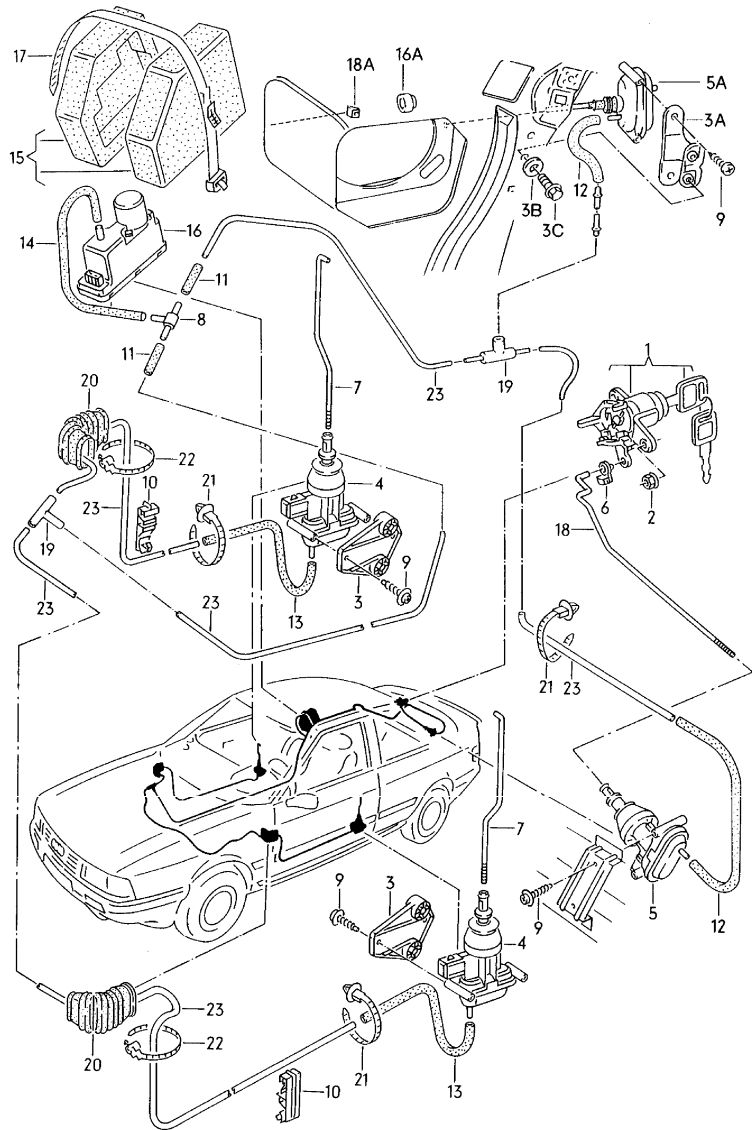

Model	Year	MG	SG	Illustration	Restrictions	UPD	16:51	31.07.2013		ETKA
ACOQ	1989	8	62	862-00		622				

Pos	Part Number	Description	Remark	Qty	Model
		central locking system			
6	893 837 821 A	clip	left a. right	1	
7	895 862 163	operating rod		2	
8	433 862 191	t-piece		1	
9	433 862 195	cheese head bolt	4,2X16	10	
10	893 862 199 A	clip		1	
-	533 862 225	hose	3,5X2,75X540	*	
11		shorten to:	30MM	2	
12		shorten to:	200MM	1	
13		shorten to:	300MM	2	
14		shorten to:	330MM	1	
15	895 862 227	sound absorber for pump F >> 8B-M-040 000		1	
(15)	8L0 862 227	sound absorber for pump F 8B-N-000 001>>		1	
(15)	8L0 862 227	sound absorber for pump for models with anti- theft alarm system for vehicles with infrared locking system		1	
16	443 862 257 H	pump with control unit F >> 8B-M-040 000		1	